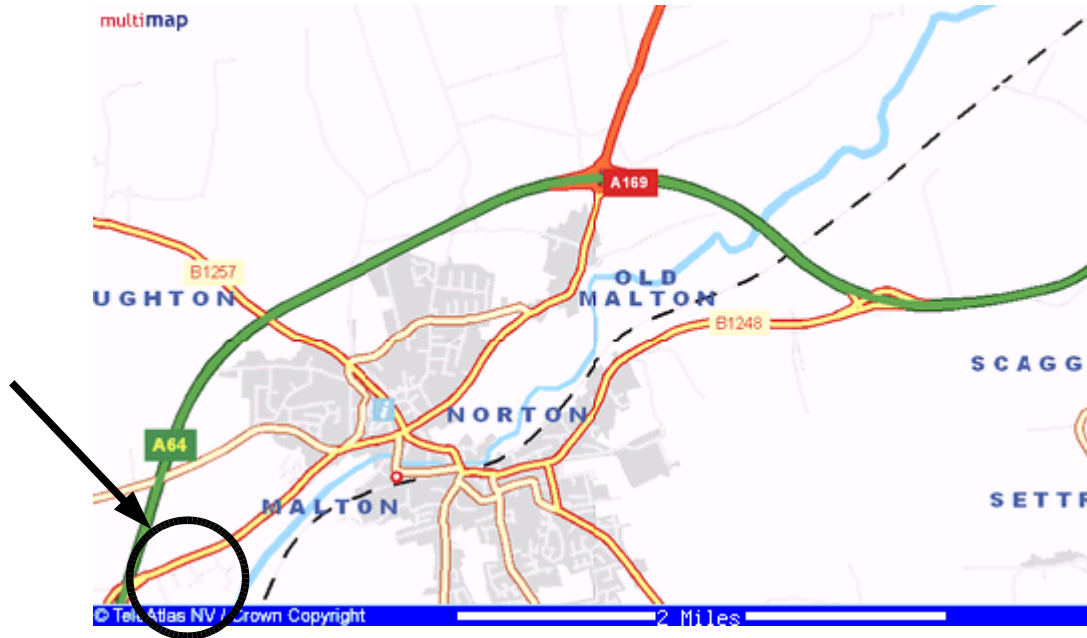

Directions to Mercury IMC Ltd

Mercury IMC Ltd is situated on the outskirts of Malton, North Yorkshire, on the York Road Business Park, as circled below.

Upon entering the Business Park, we are located on the left hand side of Derwent Road, about 50 yards after Seph Way, as circled below.